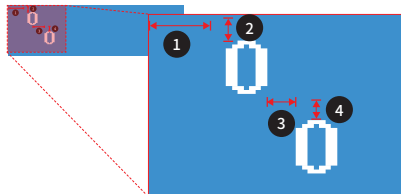

BCD-2000

Customer Display

Retail

Banking

Customer Service Center

Hospital

Fast, Easy to Read

① Horizontal ② Vertical ③ Font space ④ line space

00000	Center Alignment
00000	Left Alignment
00000	Right Alignment

Easy plug

Made for iPod iPhone iPad

Improved Performance

- Flexible character alignment on display (Horizontal, vertical, font space and line space)
- Adjust alignment (Center, left and right)
- Maximum 120 characters display
- Two character font available (8 x 16, 9 x 17)
- 250% enhanced reliability as compared BCD-1000/1100
- Simple download and display image by utility