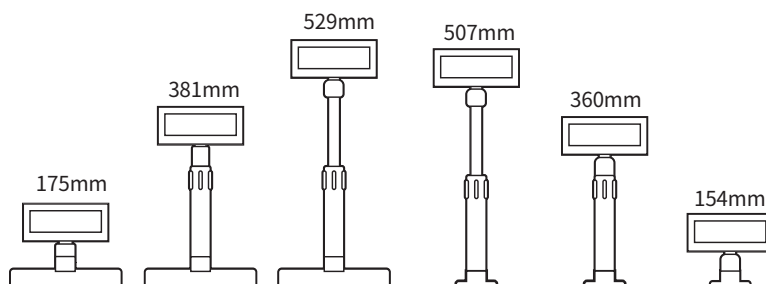

BCD-2000

Customer Display

Specifications

Display

Display Method

STN LCD (mono)

Display Color

Blue / White

Active Area

118.5 x 45.5 mm

Visual Area

127.2 x 33.9 mm

Brightness

100 cd/m²

Character Number

30 Characters x 4 Lines

20 Characters x 2 Lines

Character Type(Set)

95 Alphanumeric,

6 International

Character Font

8 x 16, 9 x 17

Character Size

4.24 x 8.48 mm

Character Space

0.03 mm

Receive Buffer

1Kbytes

Emulation

ESC/POS, CD5220, UTC Standard,

UTC Enhance, PD6000

Power & Interface

Power - Voltage

USB: 5VDC±5% (USB Bus Power)

RS232: 5VDC ~ 24VDC

Power - Current

500mA

Interface

RS232/USB

Software

Driver

Windows Driver, OPOS Driver

SDK

Windows SDK

Android SDK

iOS SDK

Exterior

Body Color

Ivory / Dark-Gray

Rotation Angle

Horizontal: +/-180

Vertical: 52° (5 positions)

Overall Dimension

BCD-2000A/AU: 162.5 x 97.6 x 167 ~ 521

BCD-2000N/NU: 161 x 75.8 x 153 ~ 507

BCD-2000DS: 220.4 x 105.4 x 174 ~ 528

BCD-2000WA/WAU: 162.5x 166 x 189

BCD-2000WN/WNU: 161 x 152 x 178

BCD-2000WS: 220.4 x 173 x 193

Weight

850 g

Environment & Reliability

Operating Temperature

0 ~ 40°C / 32 ~ 104°F

Operating Humidity

10 ~ 80%

Storage Temperature

-20 ~ 55°C / -4 ~ 131°F

Storage Humidity

10 ~ 90%

Reliability (Display)

50,000 hours (Backlight)

BR-BCD-2000-EN-NOV17-V1-NF

Copyright © BIXOLON Co., Ltd. All rights reserved. Features and specifications are subject to change without prior notice.

BIXOLON®

BIXOLON Co.,Ltd.
+82 (0) 31 218 5500
sales@bixolon.com

BIXOLON America Inc.
+1 858 764 4580
sales@bixolonusa.com

BIXOLON Europe GmbH
+49 211 68 78 54 0
sales@bixolon.de

www.Bixolon.com