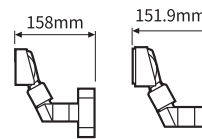

BCD-2000

Customer Display

Retail

Banking

Customer Service Center

Hospital

Fast, Easy to Read

① Horizontal ② Vertical ③ Font space ④ line space

00000	Center Alignment
00000	Left Alignment
00000	Right Alignment

Easy plug

Made for iPod iPhone iPad

Improved Performance

- Flexible character alignment on display (Horizontal, vertical, font space and line space)
- Adjust alignment (Center, left and right)
- Maximum 120 characters display
- Two character font available (8 x 16, 9 x 17)
- 250% enhanced reliability as compared BCD-1000/1100
- Simple download and display image by utility

95 Alphanumeric,

6 International

Character Font

8 x 16, 9 x 17

Character Size

4.24 x 8.48 mm

Character Space

0.03 mm

Horizontal: +/-180

Vertical: 52° (5 positions)

Overall Dimension

BCD-2000A/AU: 162.5 x 97.6 x 167 ~ 521

BCD-2000N/NU: 161 x 75.8 x 153 ~ 507

BCD-2000DS: 220.4 x 105.4 x 174 ~ 528

BCD-2000WA/WAU: 162.5x 166 x 189