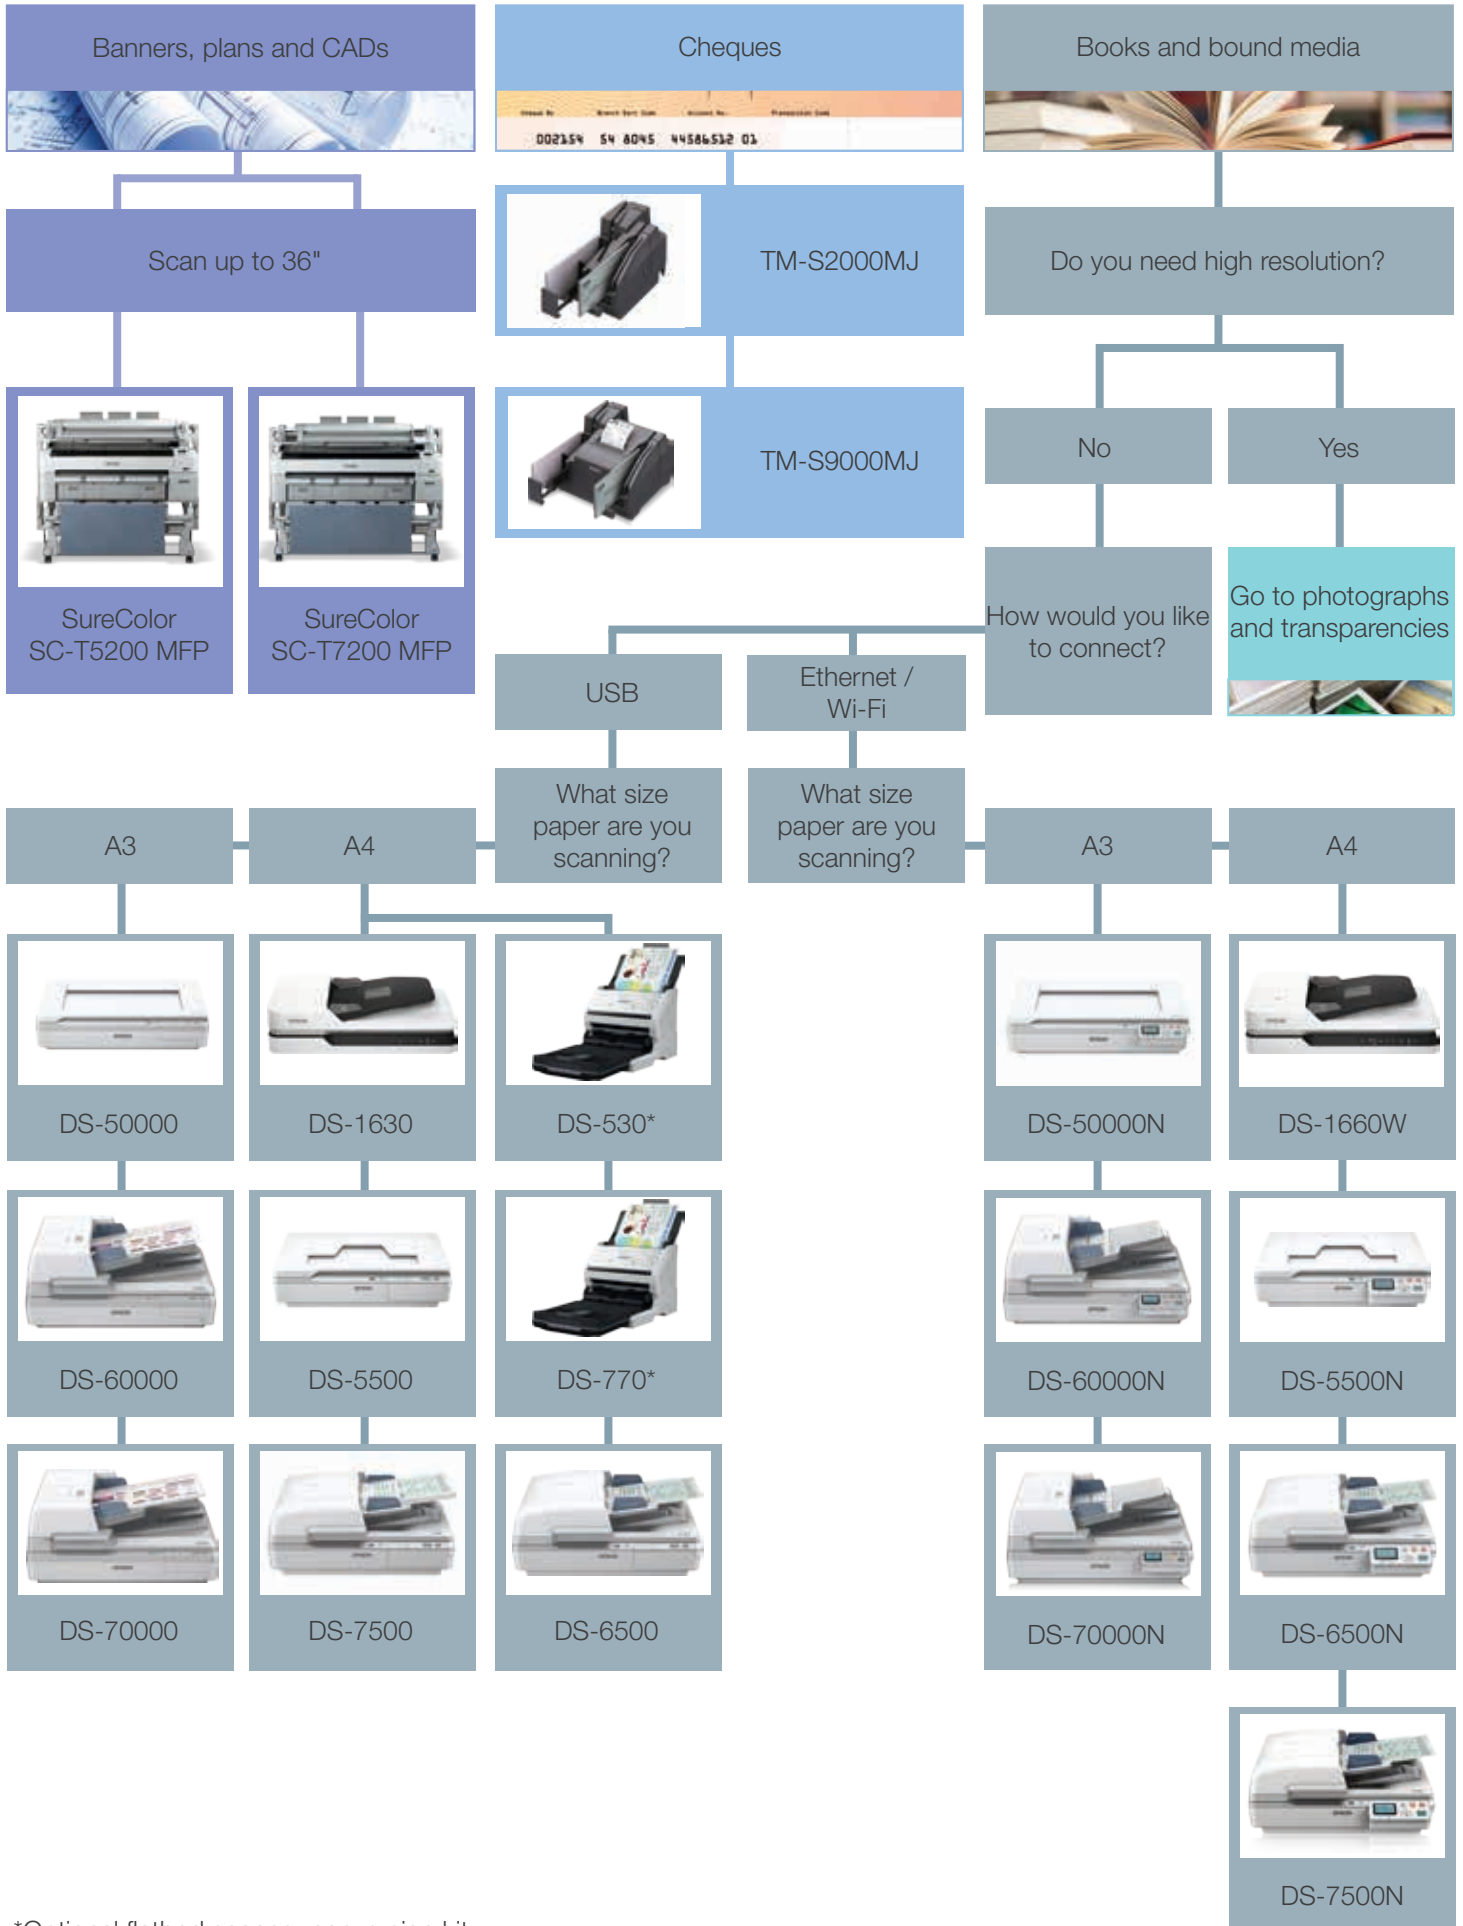

Select the perfect scan solution

Find your perfect scanner

Start by selecting the media you want to scan, then find out which device best suits your business needs.

*Optional flatbed scanner conversion kit

Expression 12000XL Pro

Perfection V370

Perfection V550

Perfection V600

Perfection V800

Perfection V850

Paper, card and documents

How would you like to connect?